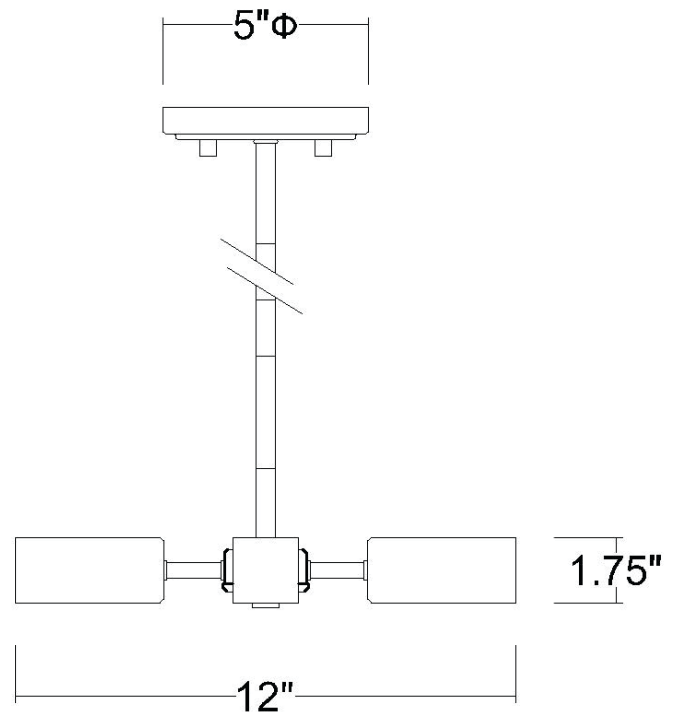

TP60022AB

PERRET 4-LIGHT PENDANT

| | |
|--------------------------|--------------------------|
| Description: | Perret 4-Light Pendant |
| Finish: | Aged Brass |
| Dimensions: | 12" W x 12" D x 1-3/4" H |
| Bulbs: | 4-60W Med. |
| Installed Weight: | 3.35 lbs. |
| Certification: | cUL / dry location |

**dimensions do not include bulbs*

| | |
|-----------------------------|-------------------|
| Material: | Steel |
| Shades: | NA |
| Glass: | NA |
| Canopy Dimensions: | 5" Dia. |
| Chain/Wire: | 12' Wire |
| Stems: | 3-12", 1-6", 1-3" |
| Additional Finishes: | NA |