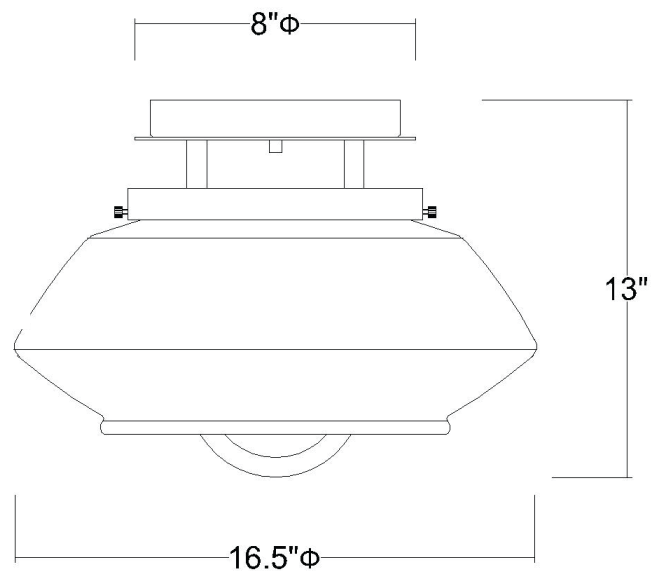

TP60061ORB GARNER 2-LIGHT FLUSHMOUNT

Description:	Garner 2-Light Flushmount
Finish:	Oil Rubbed Bronze
Dimensions:	16-1/2" Dia. x 13" H
Bulbs:	2-60W Med.
Installed Weight:	8 lbs.
Certification:	cUL / dry location

Material:	Steel and glass
Shades:	Glass
Glass:	Clear
Canopy Dimensions:	8" Dia.
Chain/Wire:	NA
Additional Finishes:	SN