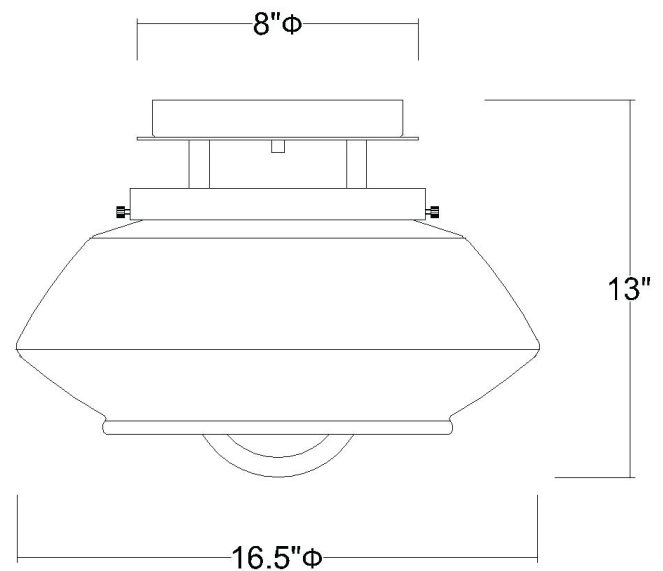

TP60061SN GARNER 2-LIGHT FLUSHMOUNT

Description:	Garner 2-Light Flushmount
Finish:	Satin Nickel
Dimensions:	16-1/2" Dia. x 13" H
Bulbs:	2-60W Med.
Installed Weight:	8 lbs.
Certification:	cUL / dry location

Material:	Steel and glass
Shades:	Glass
Glass:	Clear
Canopy Dimensions:	8" Dia.
Chain/Wire:	NA
Additional Finishes:	ORB