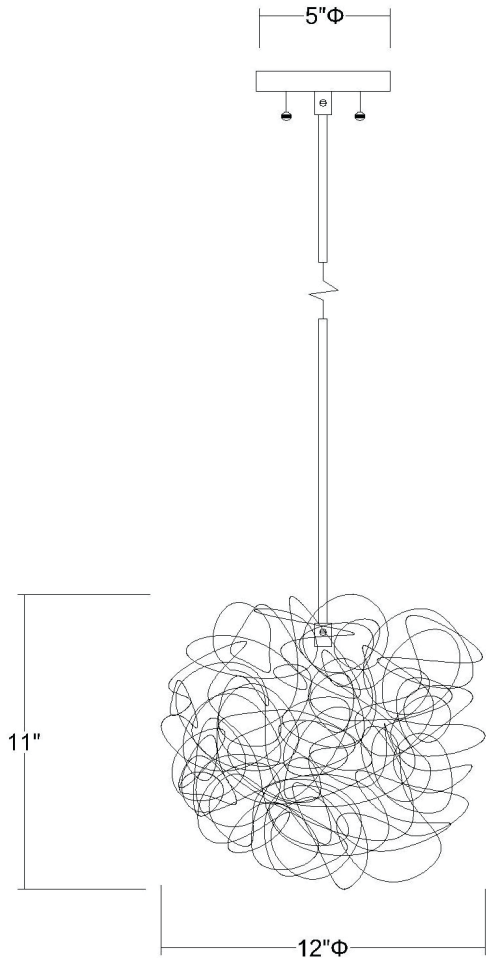

# TP6825 MINGLE PENDANT

<b>Description:</b>	Mingle pendant
<b>Finish:</b>	Polished chrome
<b>Dimensions:</b>	12" dia. x 11" H
<b>Bulbs:</b>	1 x 40W Cand.
<b>Shade:</b>	Faceted chrome aluminum
<b>Installed Weight:</b>	2.75 lbs.
<b>Certification:</b>	c UL / dry location

<b>Material:</b>	Steel and aluminum
<b>Glass:</b>	NA
<b>Canopy Dimensions:</b>	5" dia.
<b>Mounting Holes:</b>	2.75" apart
<b>Switch:</b>	NA
<b>Cord:</b>	Silver, 12'
<b>Dimmable:</b>	Yes