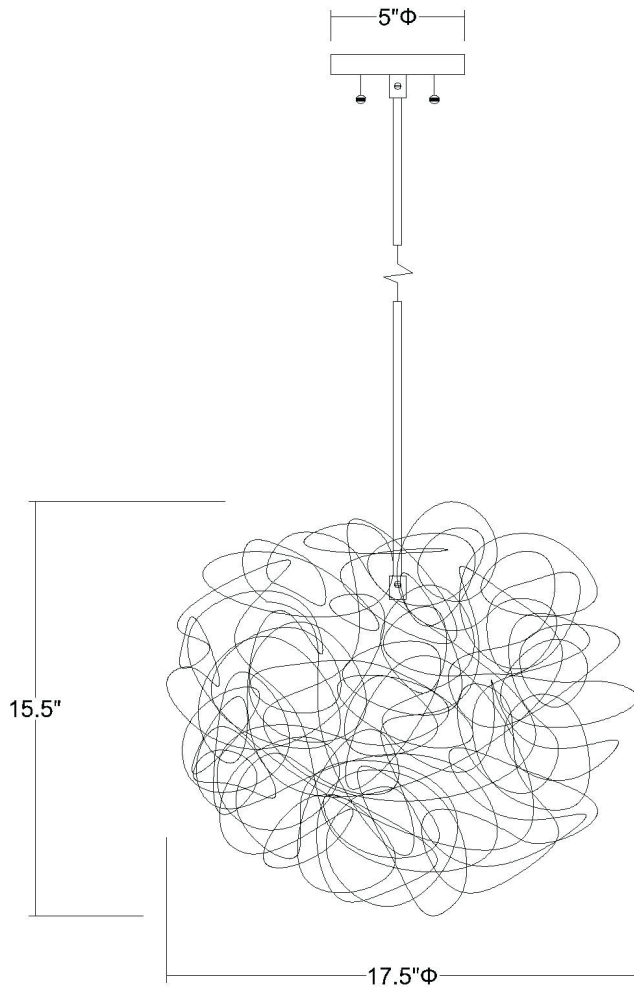

TP6826 MINGLE PENDANT

Description:	Mingle pendant
Finish:	Polished chrome
Dimensions:	17.5" dia. x 15.5" H
Bulbs:	3 x 40W Cand.
Shade:	Faceted chrome aluminum
Installed Weight:	4.6 lbs.
Certification:	c UL / dry location

Material:	Steel and aluminum
Glass:	NA
Canopy Dimensions:	5" dia.
Mounting Holes:	2.75" apart
Switch:	NA
Cord:	Silver, 12'
Dimmable:	Yes