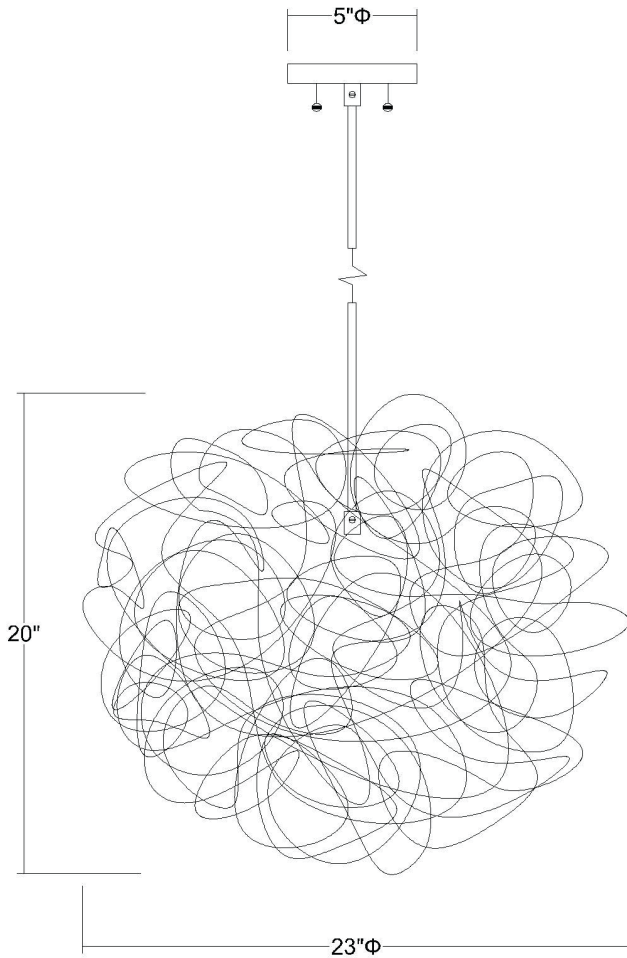

TP6827 MINGLE PENDANT

Description:	Mingle pendant
Finish:	Polished chrome
Dimensions:	23" dia. x 20" H
Bulbs:	4 x 40W Cand.
Shade:	Faceted chrome aluminum
Installed Weight:	5.75 lbs.
Certification:	c UL / dry location

Material:	Steel and aluminum
Glass:	NA
Canopy Dimensions:	5" dia.
Mounting Holes:	2.75" apart
Switch:	NA
Cord:	Silver, 12'
Dimmable:	Yes