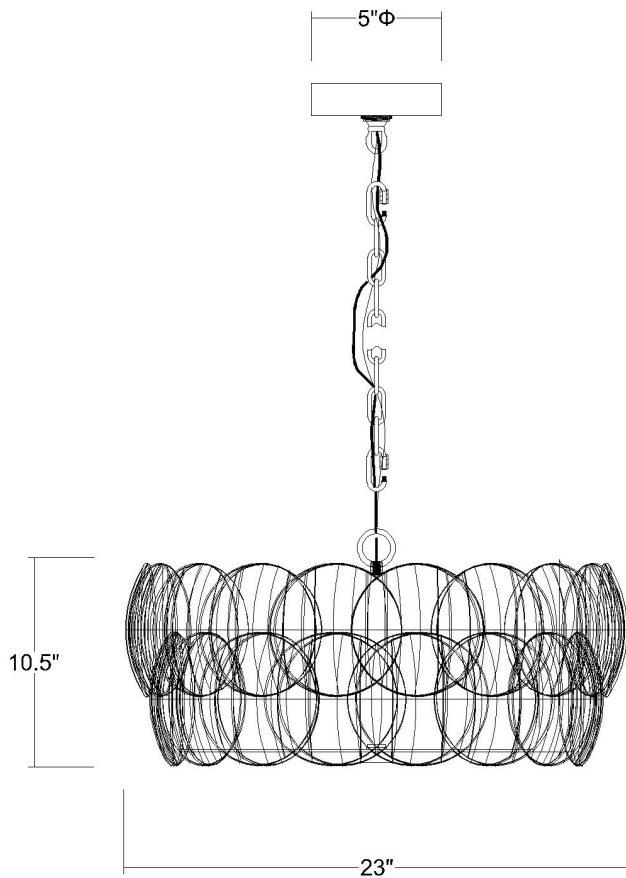

TP6945-12 SELENE 6-LIGHT PENDANT

Description:	Selene 6-light pendant
Finish:	Polished chrome
Dimensions:	23" dia. x 10.5" H
Bulbs:	6 x 40W Med.
Shade:	Frosted white glass discs
Installed Weight:	21.5 lbs.
Certification:	c UL / dry location

Material:	Steel and glass
Glass:	Frosted discs
Canopy Dimensions:	5" dia.
Mounting Holes:	NA
Switch:	NA
Cord:	Silver, 5' chain, 12' wire
Dimmable:	Yes