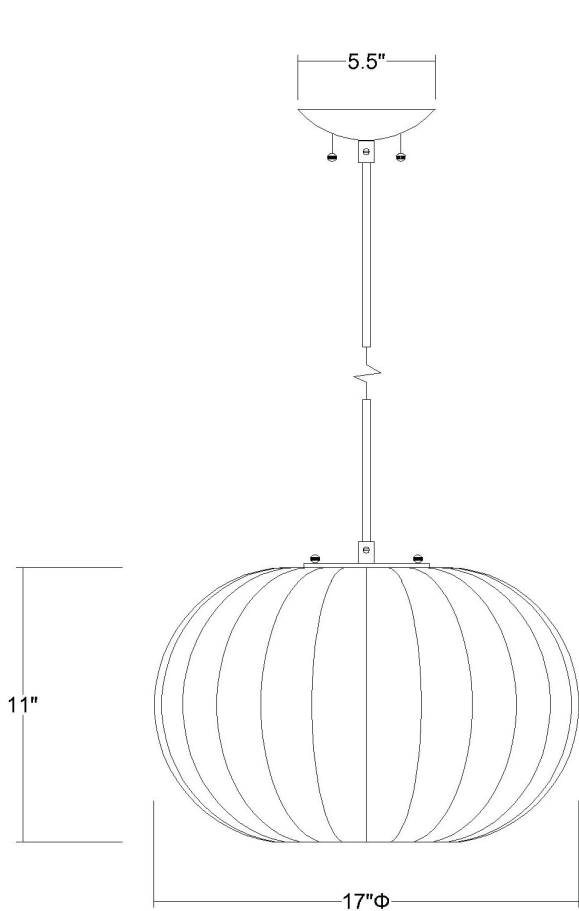

TP7912-R SHANGHAI CONVERTIBLE PENDANT

can convert to flushmount

Description:	Shanghai pendant
Finish:	Brushed nickel
Dimensions:	17" dia. x 11" H
Bulbs:	1 x 75W Med.
Shade:	Sheer red ribbon
Installed Weight:	3.5 lbs.
Certification:	c UL / dry location

Material:	Fabric and steel
Glass:	NA
Canopy Dimensions:	5.5" dia.
Switch:	NA
Cord:	Silver, 12'
Dimmable:	Yes