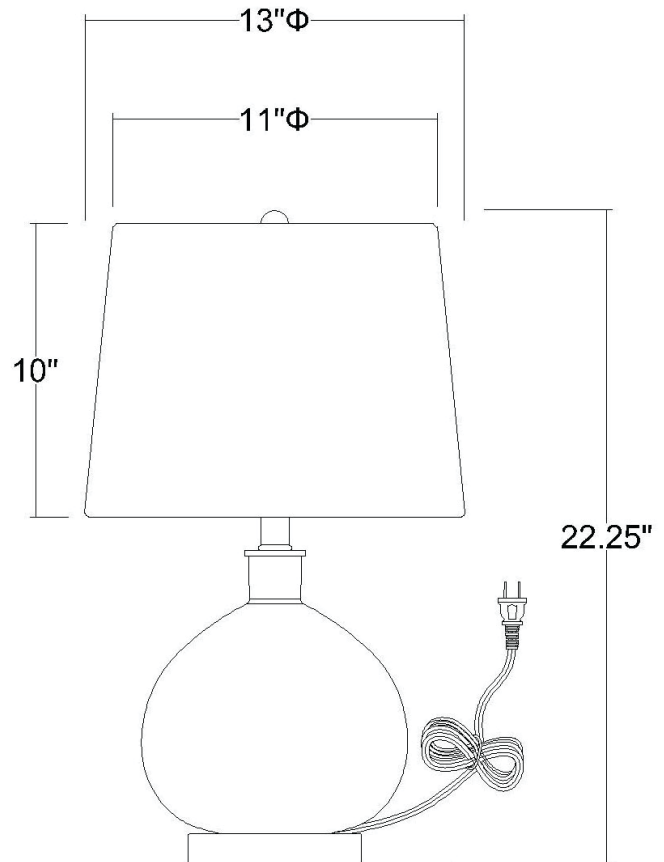

## TREND HOME 1-LIGHT TABLE LAMP

**Description:** Trend Home 1-Light Table Lamp

**Finish:** Brass

**Dimensions:** 13" Dia. x 22-1/4" H

**Bulbs:** 1-150W Med.

**Installed Weight:** 7.7 lbs.

**Certification:** cUL

**Material:** Glass

**Shade:** Cream linen fabric

**Shade Dimensions:** 11" x 13" tapered Dia. x 10" H

**Glass:** Blue and brown

**Cord:** 6' clear plug-in

**Switch:** 3-Way Rotary