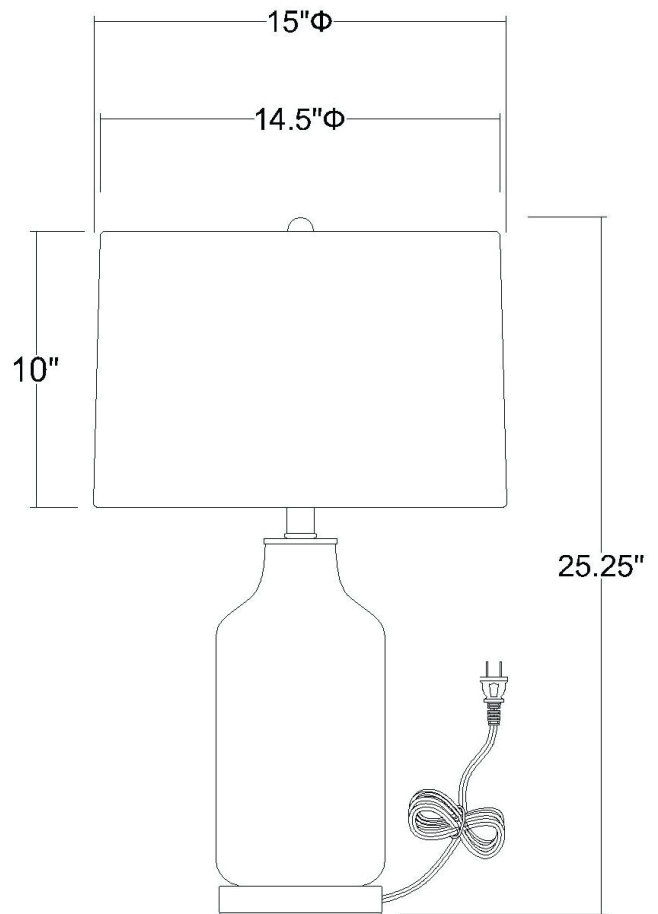

TT80163

TREND HOME 1-LIGHT TABLE LAMP

Description: Trend Home 1-Light Table Lamp

Finish: Polished nickel

Dimensions: 15" Dia. x 25-1/4" H

Bulbs: 1-150W Med.

Installed Weight: 7.5 lbs.

Certification: cUL

Material: Glass

Shade: Seasalt Linen

Shade Dimensions: 14-1/2" x 15" tapered Dia. x 10" H

Glass: Clear and gray

Cord: 6' clear plug-in

Switch: 3-Way Rotary