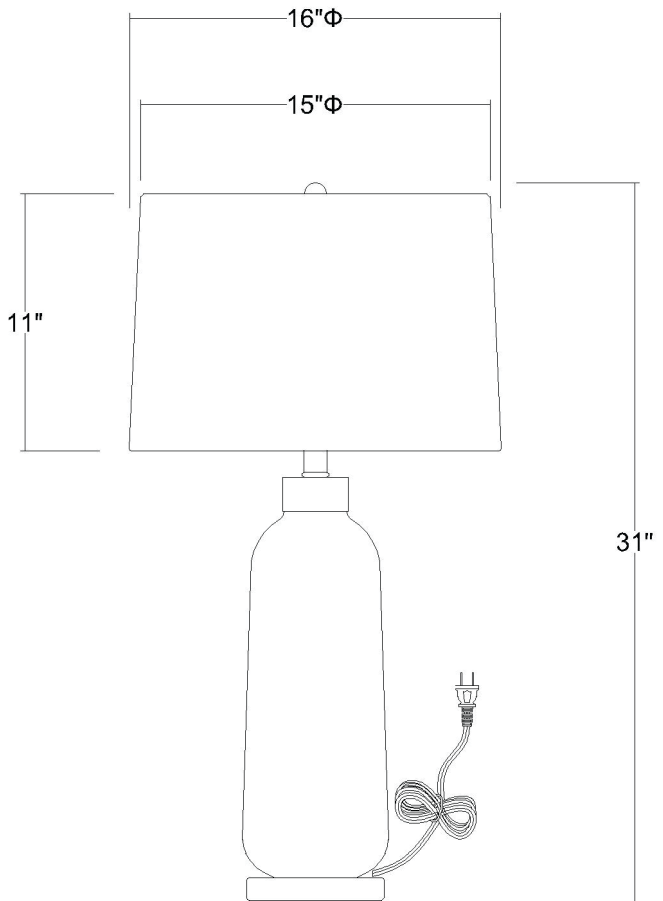

TT80165

TREND HOME 1-LIGHT TABLE LAMP

Description: Trend Home 1-Light Table Lamp

Finish: Brass

Dimensions: 16" Dia. x 31" H

Bulbs: 1-150W Med.

Installed Weight: 7.7 lbs.

Certification: cUL

Material: Glass

Shade: Seasalt Linen

Shade Dimensions: 15" x 16" tapered Dia. x 11" H

Glass: Blue and brown

Cord: 6' clear plug-in

Switch: 3-Way Rotary