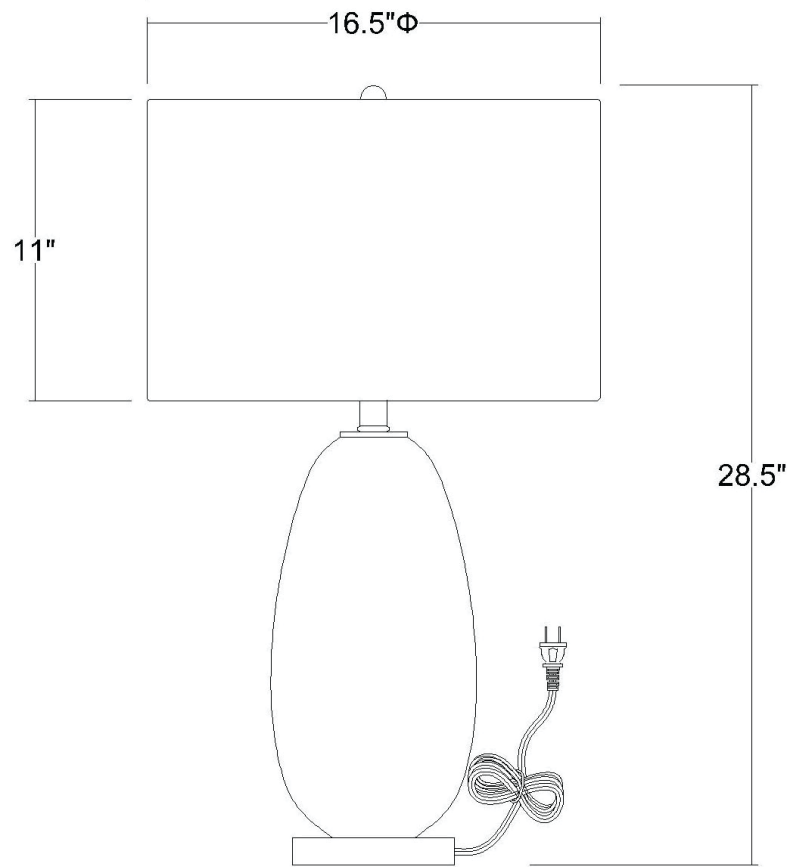

TT80167

TREND HOME 1-LIGHT TABLE LAMP

Description: Trend Home 1-Light Table Lamp

Finish: Brass

Dimensions: 16-1/2" Dia. x 28-1/2" H

Bulbs: 1-150W Med.

Installed Weight: 7.5 lbs.

Certification: cUL

Material: Glass

Shade: Cream linen fabric

Shade Dimensions: 16-1/2" Dia. x 11" H

Glass: Misty white

Cord: 6' clear plug-in

Switch: 3-Way Rotary