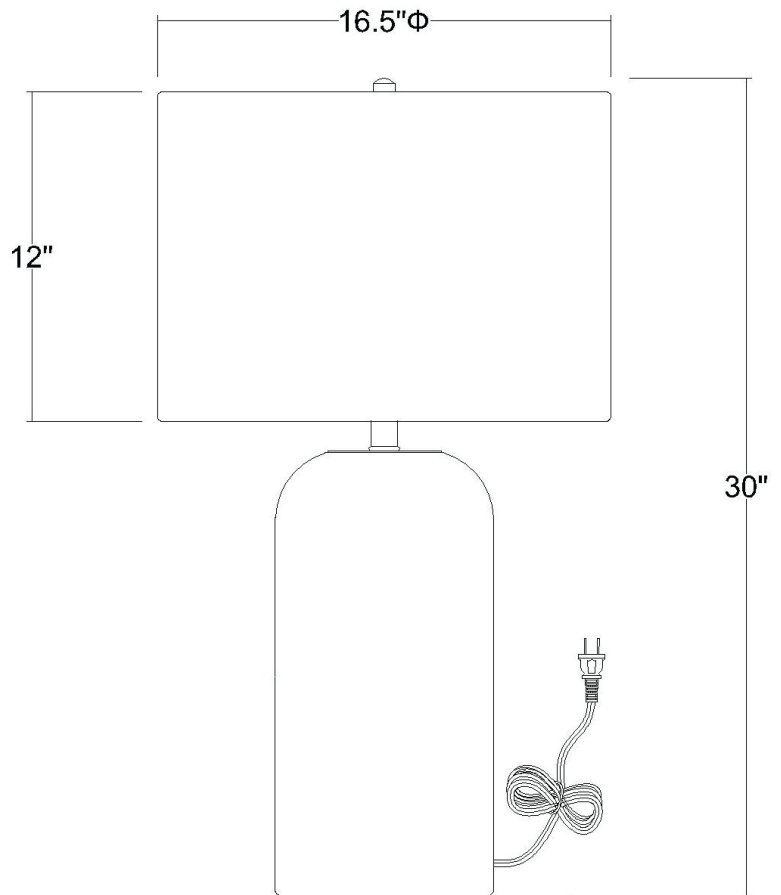

TT80168

TREND HOME 1-LIGHT TABLE LAMP

Description: Trend Home 1-Light Table Lamp

Finish: Polished nickel

Dimensions: 16-1/2" Dia. x 30" H

Bulbs: 1-150W Med.

Installed Weight: 8.6 lbs.

Certification: cUL

Material: Glass

Shade: Cream linen fabric

Shade Dimensions: 16-1/2" Dia. x 12" H

Glass: Misty white

Cord: 6' clear plug-in

Switch: 3-Way Rotary