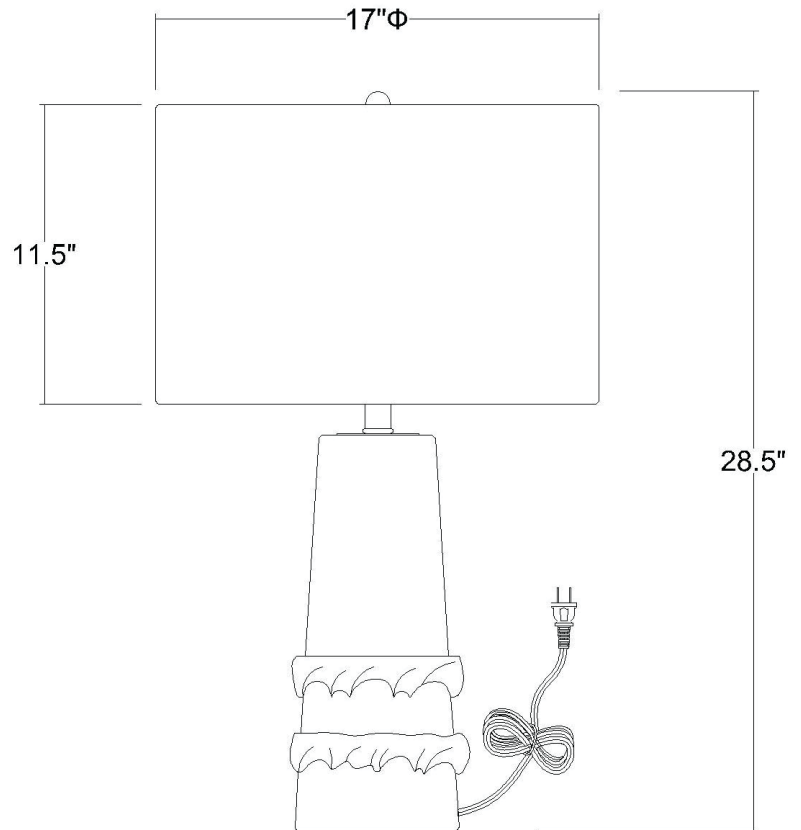

TT80170WH

TREND HOME 1-LIGHT TABLE LAMP

Description: Trend Home 1-Light Table Lamp

Finish: Polished nickel

Dimensions: 17" Dia. x 28-1/2" H

Bulbs: 1-150W Med.

Installed Weight: 9.25 lbs.

Certification: cUL

Material: Glass

Shade: Seasalt Linen

Shade Dimensions: 17" Dia. x 11-1/2" H

Glass: Cream

Cord: 6' clear plug-in

Switch: 3-Way Rotary