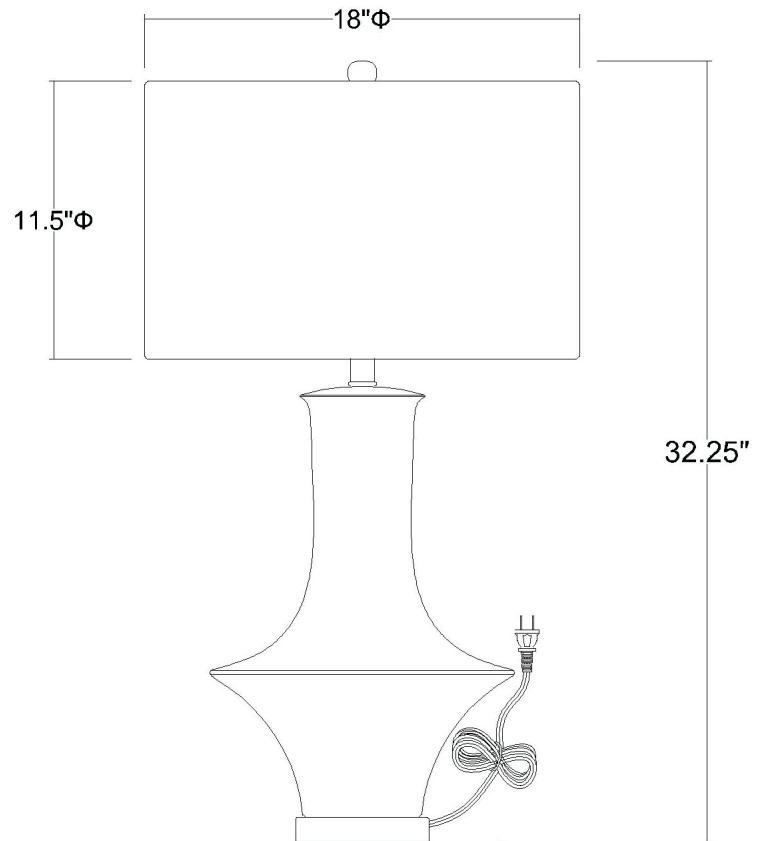

# TT80172

## TREND HOME 1-LIGHT TABLE LAMP

**Description:** Trend Home 1-Light Table Lamp

**Finish:** Brass

**Dimensions:** 18" Dia. x 32-1/4" H

**Bulbs:** 1-150W Med.

**Installed Weight:** 10.5 lbs.

**Certification:** cUL

**Material:** Ceramic

**Shade:** Seasalt Linen

**Shade Dimensions:** 18" Dia. x 11-1/2" H

**Glass:** NA

**Cord:** 6' clear plug-in

**Switch:** 3-Way Rotary