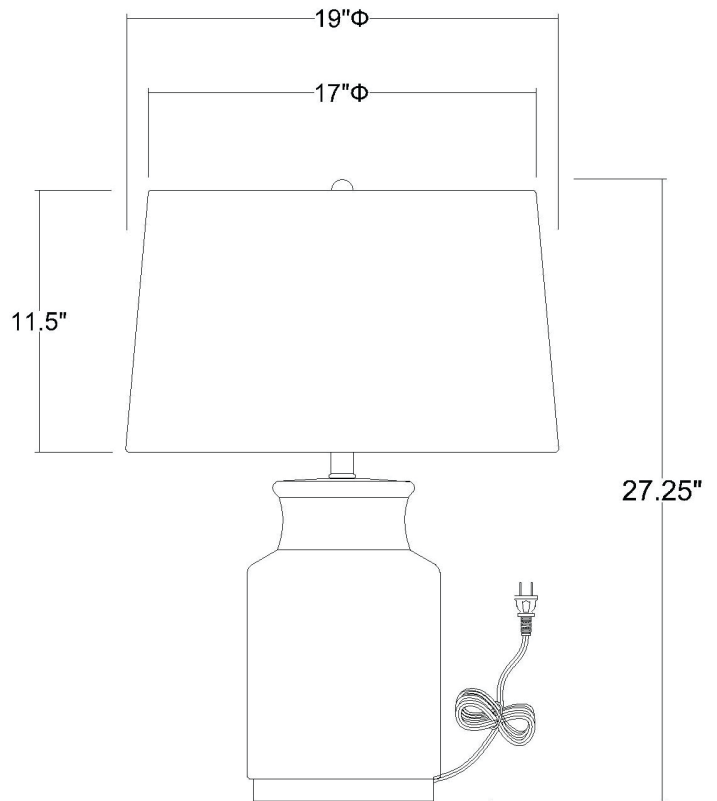

TT80173

TREND HOME 1-LIGHT TABLE LAMP

Description: Trend Home 1-Light Table Lamp

Finish: Brass

Dimensions: 19" Dia. x 27-1/4" H

Bulbs: 1-150W Med.

Installed Weight: 10.35 lbs.

Certification: cUL

Material: Ceramic

Shade: Seasalt Linen

Shade Dimensions: 17" x 19" tapered Dia.
11-1/2" H

Glass: NA

Cord: 6' clear plug-in

Switch: 3-Way Rotary