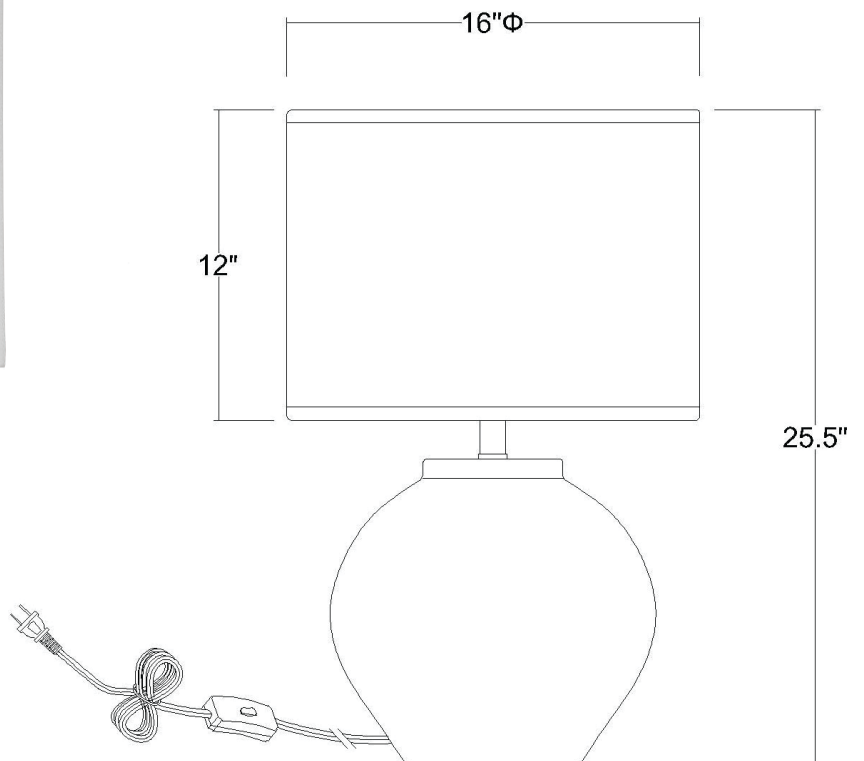

TT80174

TREND HOME 1-LIGHT TABLE LAMP

Description: Trend Home 1-Light Table Lamp

Finish: Polished nickel

Dimensions: 16" Dia. x 25-1/2" H

Bulbs: 1-150W Med.

Installed Weight: 18 lbs.

Certification: cUL

Material: Ceramic

Shade: Seasalt Linen

Shade Dimensions: 16" Dia. x 12" H

Glass: NA

Cord: 6' clear plug-in

Switch: On/Off Rocker