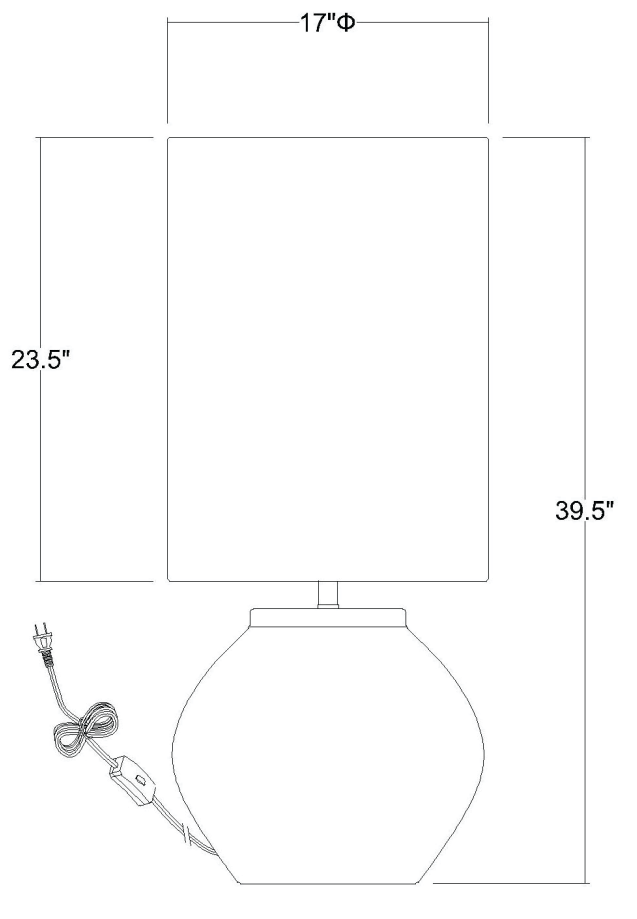

TT80175

TREND HOME 1-LIGHT TABLE LAMP

Description: Trend Home 1-Light Table Lamp

Finish: Polished nickel

Dimensions: 17" Dia. x 39-1/2" H

Bulbs: 1-150W Med.

Installed Weight: 34.35 lbs.

Certification: cUL

Material: Ceramic

Shade: Seasalt Linen

Shade Dimensions: 17" Dia. x 23-1/2" H

Glass: NA

Cord: 6' clear plug-in

Switch: On/Off Rocker