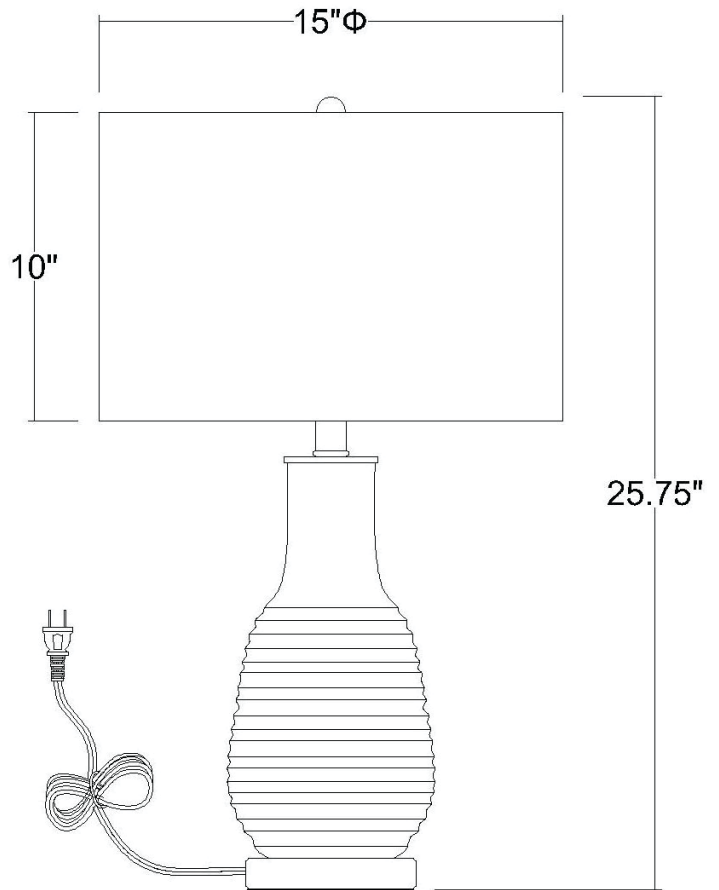

TT80178

TREND HOME 1-LIGHT TABLE LAMP

Description: Trend Home 1-Light Table Lamp

Finish: Brass

Dimensions: 15" Dia. x 25-3/4" H

Bulbs: 1-150W Med.

Installed Weight: 8.35 lbs.

Certification: cUL

Material: Ceramic

Shade: Seasalt Linen

Shade Dimensions: 15" Dia. x 10" H

Glass: NA

Cord: 6' clear plug-in

Switch: 3-Way Rotary