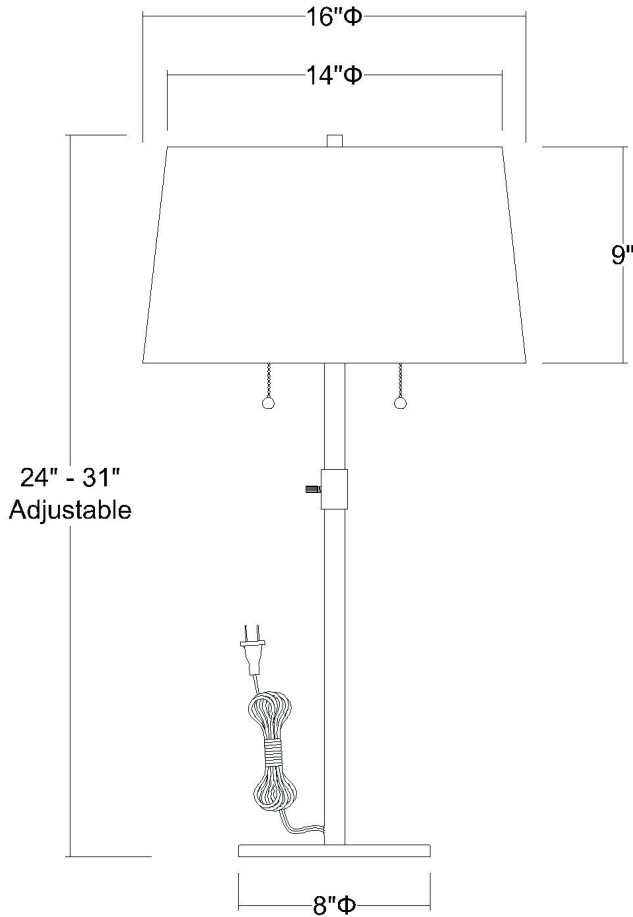

TTB420-26

URBAN BASIC TABLE LAMP

Description:	Urban basic table lamp
Finish:	Polished chrome
Dimensions:	24" - 31" H x 16" W
Bulbs:	2 x 60W Med.
Shade:	Off-white linen shantung
Installed Weight:	7.5 lbs.
Certification:	c UL

Material:	Steel and fabric
Glass:	NA
Back Plate Dimensions:	NA
Switch:	On/off pull chain
Cord:	Silver, 6' plug-in
Dimmable:	Yes